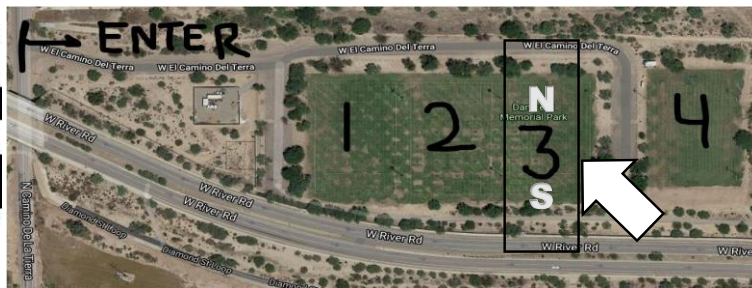

SOCCKER
AGES 3, 4~5 6~7

NYS TUCSON

DAN FELIX PARK

5790 N Camino De La Tierra, Tucson, AZ 85741
MUST ENTER FROM CAMINO DE LA TIERRA
NEAR CAMINO DE LA TIERRA AND ORANGE GROVE

LOCATION	TIME	10/24/20	10/31/20	11/07/20	11/14/20	11/21/20	12/05/20	12/12/20	12/19/20
FIELD #3 N	830	20 VS 1	10 VS 20	10 VS 1	1 VS 20	20 VS 10	1 VS 10	20 VS 1	10 VS 20
FIELD #3 S	830	15 VS 10	1 VS 15	20 VS 15	10 VS 15	15 VS 1	15 VS 20	15 VS 10	1 VS 15
FIELD #3 N	9	<u>51</u> VS 53	60 VS 51	<u>53</u> VS 60	60 VS 50	53 VS 51	<u>52</u> VS 53	52 VS 51	53 VS <u>50</u>
FIELD #3 N	10	<u>51</u> VS 50	50 VS 52	<u>53</u> VS 50	53 VS 52	50 VS 60	<u>52</u> VS 51	53 VS 60	52 VS <u>50</u>
FIELD #3 S	9	60 VS 52		52 VS 51			50 VS 60		51 VS 60
			BYE VS 53		51 VS BYE	52 VS BYE		50 VS BYE	
FIELD #3 S	9		105 VS 101		105 VS 107	102 VS 100		106 VS 100	
FIELD #3 S	10	102 VS 103	110 VS 106	110 VS 100	100 VS 101	106 VS 105	105 VS 103	102 VS 110	110 VS 105
FIELD #3 N	11	101 VS 104	104 VS 102	106 VS 103	110 VS 103	103 VS 104	120 VS 106	103 VS 120	120 VS 104
FIELD #3 S	11	120 VS 110	120 VS 100	101 VS 120	104 VS 106	101 VS 110	100 VS 107	104 VS 105	101 VS 106
FIELD #3 N	noon	100 VS 105	103 VS 107	107 VS 104	120 VS 102	107 VS 120	110 VS 104	107 VS 101	102 VS 107
FIELD #3 S	noon	107 VS 106		102 VS 105			101 VS 102		100 VS 103