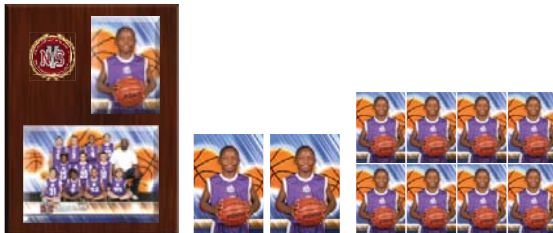

Prints starting under \$10

Available as 3x5, 5x7, 8x10* and wallet-size.
*Team photo unavailable as 8x10.

25 Trader Cards

Custom to each sport. Personalized with the player's photo, name, team name, position, age, height and weight. Printed on thick cardstock.

Package A

- 9x12 Large Wooden Plaque
Inserted 3x5 Individual Photo
Inserted 5x7 Team Photo
- 8x10 Individual Photo
- (2) 5x7 Individual Photos
- (8) Individual Wallets

Package B

- 9x12 Large Wooden Plaque
Inserted 3x5 Individual Photo
Inserted 5x7 Team Photo
- (2) 3x5 Individual Photos
- (8) Individual Wallets