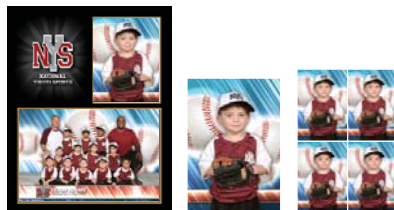

Package D

- 8x10 Cardstock Memory Mate
  Inserted 3x5 Individual Photo
  Inserted 5x7 Team Photo
- 5x7 Individual Photo
- (4) Individual Wallets