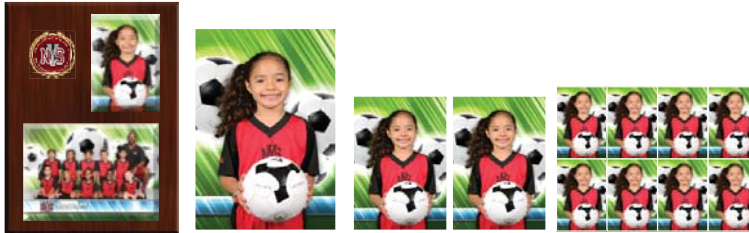

Prints starting under \$10

Available as 3x5, 5x7, 8x10* and wallet-size.
*Team photo unavailable as 8x10.

25 Trader Cards

Custom to each sport. Personalized with the player's photo, name, team name, position, age, height and weight. Printed on thick cardstock.

Package A

- 9x12 Large Wooden Plaque
Inserted 3x5 Individual Photo
Inserted 5x7 Team Photo
- 8x10 Individual Photo
- (2) 5x7 Individual Photos
- (8) Individual Wallets

Package B

- 9x12 Large Wooden Plaque
Inserted 3x5 Individual Photo
Inserted 5x7 Team Photo
- (2) 3x5 Individual Photos
- (8) Individual Wallets