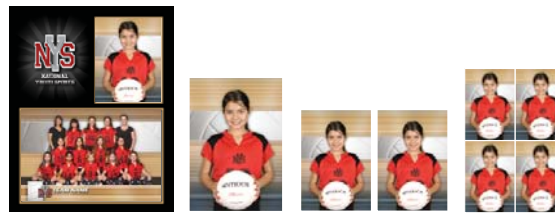

**Package A**

- 9x12 Large Wooden Plaque  
    *Inserted 3x5 Individual Photo*  
    *Inserted 5x7 Team Photo*
- 8x10 Individual Photo
- (2) 5x7 Individual Photos
- (8) Individual Wallets

**Package B**

- 9x12 Large Wooden Plaque  
    *Inserted 3x5 Individual Photo*  
    *Inserted 5x7 Team Photo*
- (2) 3x5 Individual Photos
- (8) Individual Wallets

**Package C**

- 8x10 Cardstock Memory Mate  
    *Inserted 3x5 Individual Photo*  
    *Inserted 5x7 Team Photo*
- 5x7 Individual Photo
- (2) 3x5 Individual Photos
- (4) Individual Wallets

**Package D**