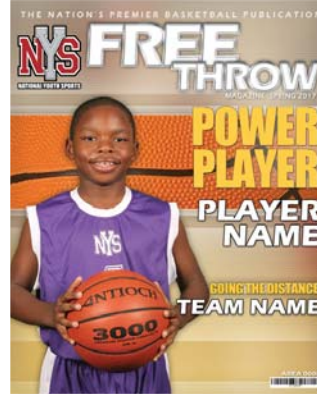

*Collect Team Autographs!*

Have your friends sign your team photo!

**SEASON SPECIAL  
Autograph Page  
\$15**

Custom to each sport.  
Features the Team Photo and Team Name with space for your teammates to sign.  
Printed on an 8x10.

Write it in the "Season Special" section of your photo order form:

**Magazine Cover**

Custom to each sport.  
Personalized with the player's photo, name, and team name.  
Printed on a glossy 8x10.

**New! Digital Copy!\***