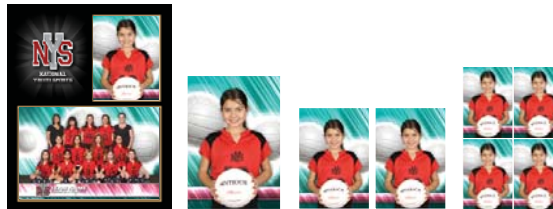

Package A

- 9x12 Large Wooden Plaque
Inserted 3x5 Individual Photo
Inserted 5x7 Team Photo
- 8x10 Individual Photo
- (2) 5x7 Individual Photos
- (8) Individual Wallets

Package B

- 9x12 Large Wooden Plaque
Inserted 3x5 Individual Photo
Inserted 5x7 Team Photo
- (2) 3x5 Individual Photos
- (8) Individual Wallets

Package C

- 8x10 Cardstock Memory Mate
Inserted 3x5 Individual Photo
Inserted 5x7 Team Photo
- 5x7 Individual Photo
- (2) 3x5 Individual Photos
- (4) Individual Wallets

Package D

- 8x10 Cardstock Memory Mate
Inserted 3x5 Individual Photo
Inserted 5x7 Team Photo
- 5x7 Individual Photo
- (4) Individual Wallets