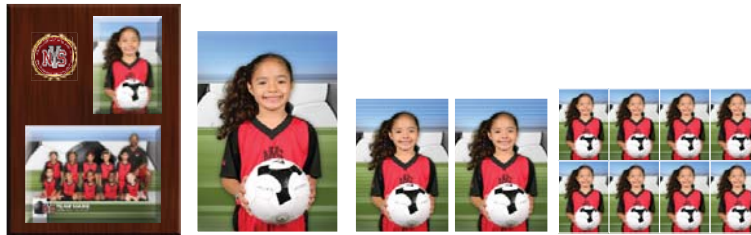

**Prints starting under \$10**

Available as 3x5, 5x7, 8x10\* and wallet-size.  
\*Team photo unavailable as 8x10.

**25 Trader Cards**

Custom to each sport. Personalized with the player's photo, name, team name, position, age, height and weight. Printed on thick cardstock.

**Package A**

- 9x12 Large Wooden Plaque  
    *Inserted 3x5 Individual Photo*  
    *Inserted 5x7 Team Photo*
- 8x10 Individual Photo
- (2) 5x7 Individual Photos
- (8) Individual Wallets

**Package B**

- 9x12 Large Wooden Plaque  
    *Inserted 3x5 Individual Photo*  
    *Inserted 5x7 Team Photo*
- (2) 3x5 Individual Photos
- (8) Individual Wallets